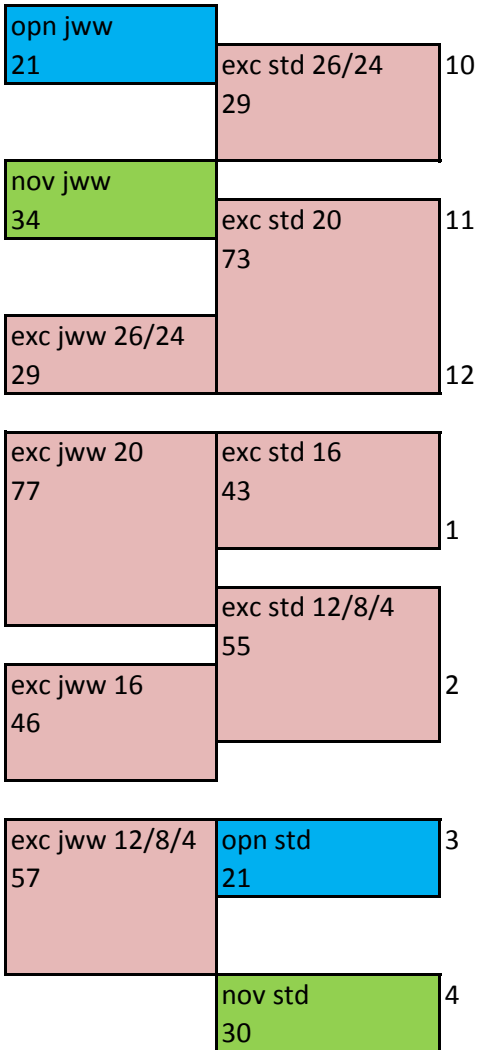

Saturday sm-to-tall

Sunday tall-to-sm

The std classes will probably run slower than this.  
 The jww classes will probably run faster than this.