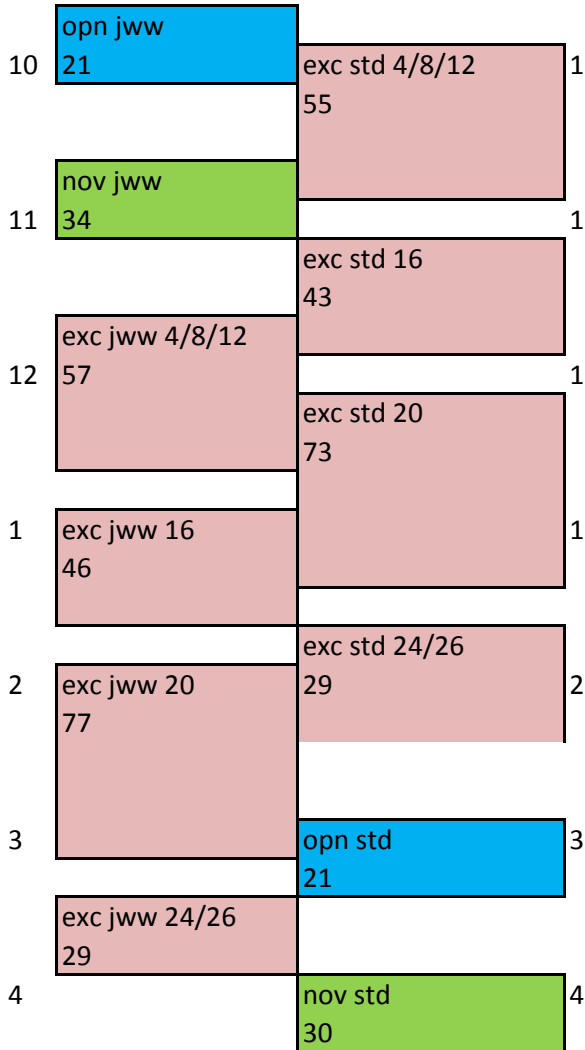

Saturday sm-to-tall

Sunday tall-to-sm

The std classes will probably run slower than this.  
 The jww classes will probably run faster than this.