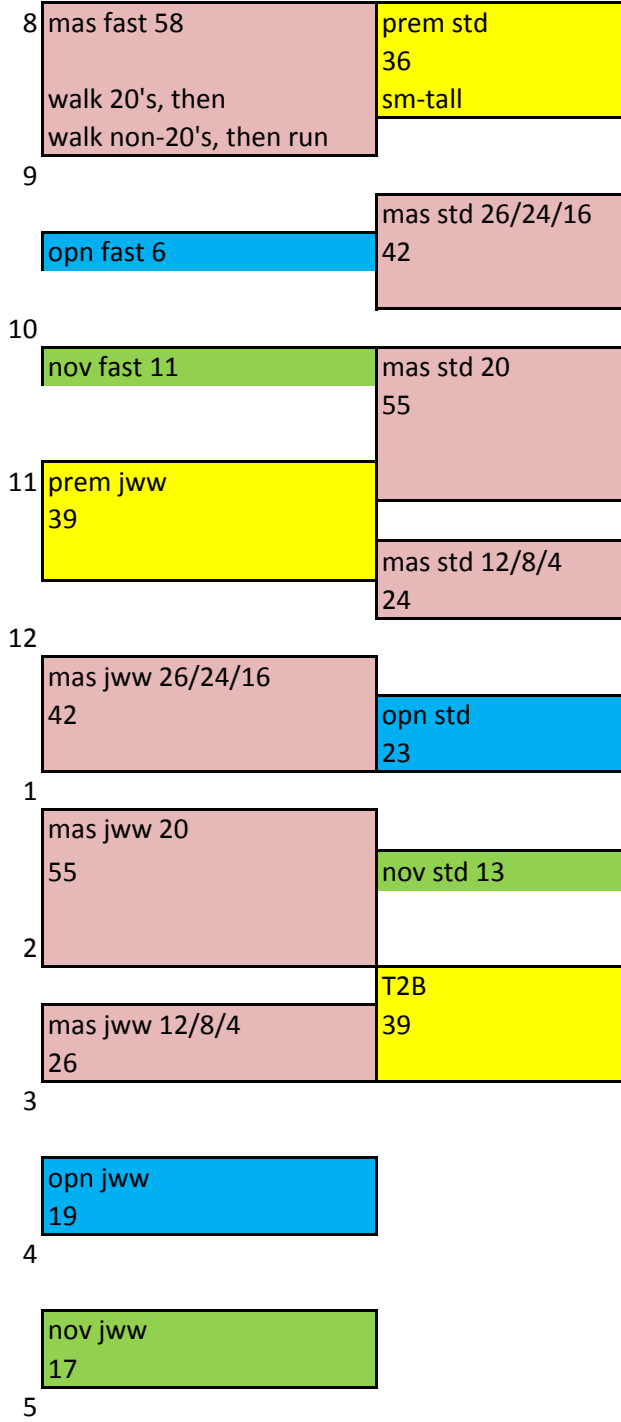

RBTF Jun 11-12 2016 AKC - San Jose - TIMELINE GUESS

Saturday tall-to-sm

Greg/JWW

Tammy/STD

Sunday sm-to-tall

Tammy/JWW

Greg/STD